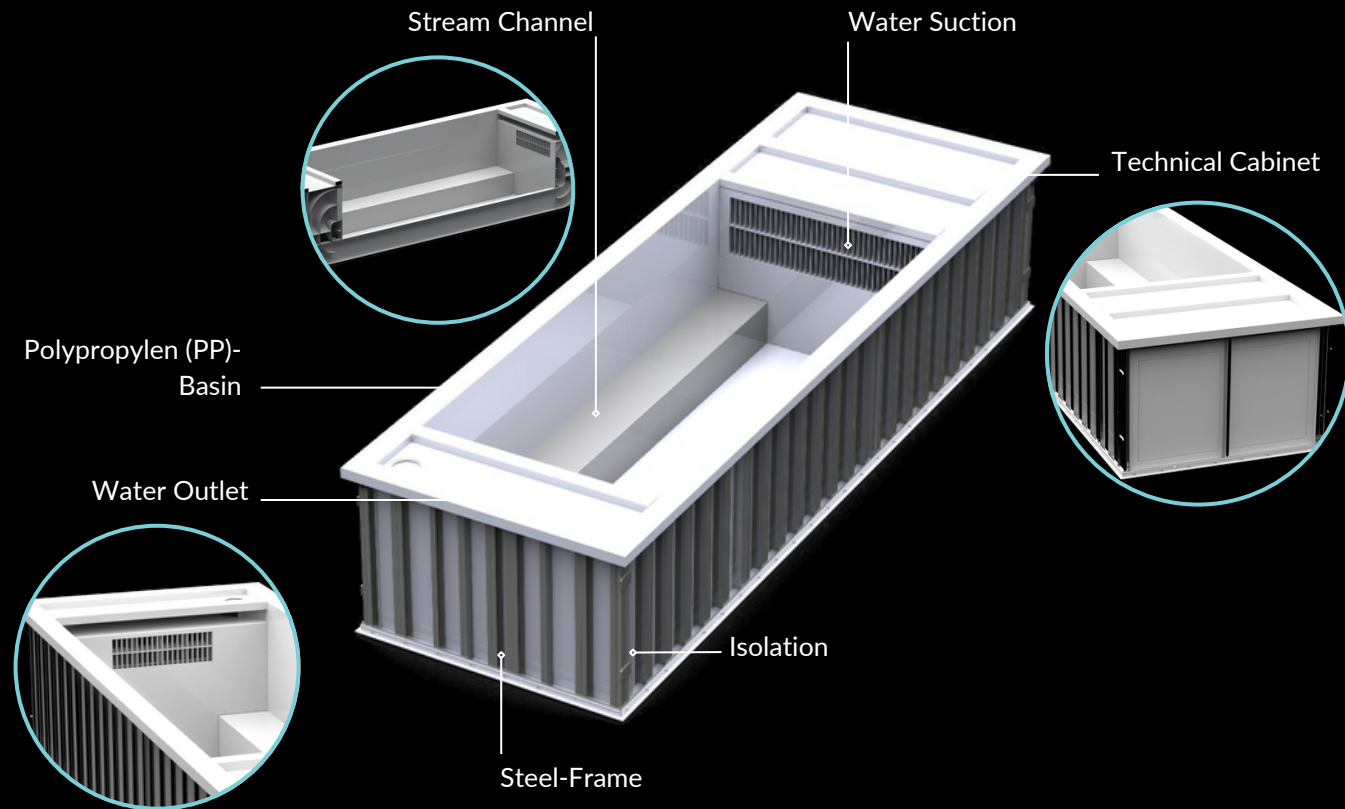

Current
Overview

The LD SPORT systems vary in size and flow speed. All systems come with standard components that ensure a smooth swimming experience against the current. Additionally, modular accessory components can be configured for purposes such as water treatment or insulation.

Basic - Components

NANO
STANDARD
PLUS
PRO
FAMILY
Additions