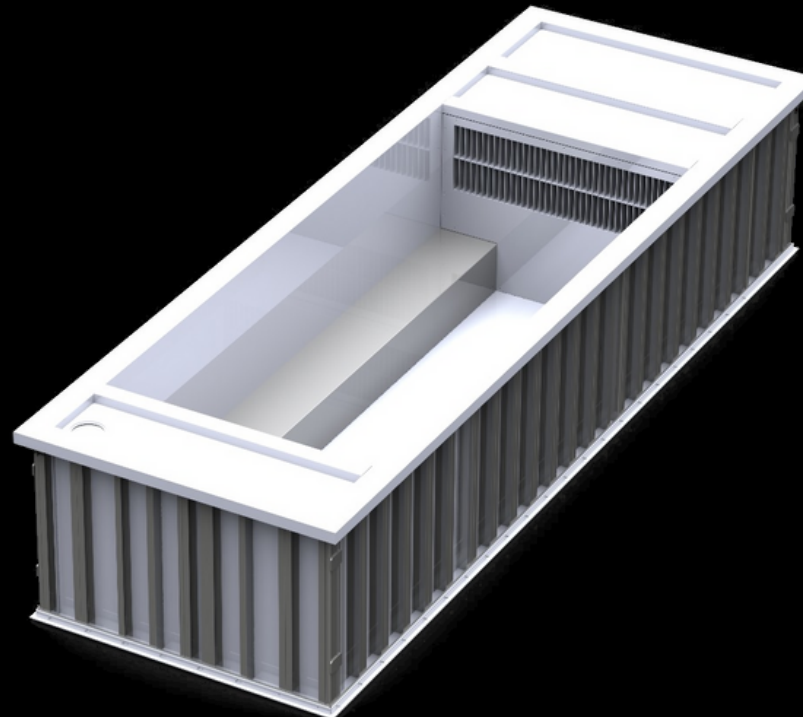

Current

LD SPORT STANDARD

Overview

Base Price:

Water surface:

4,40 m x 2,00 m x 1,35 m

€ 83.000,-

Outer dimensions:

7,10 m x 2,40 m x 1,50 m

Basic - Components

Channel Guidance:

Lateral

NANO

Flow speed:

1:20 min / 100 m

Turbines:

HLT A2 PRO 50 / 6 kW

STANDARD

PLUS

PRO

FAMILY

Additions

- Illustration may vary from the actual product and is intended for stylistic purposes only.
- Prices are net (excluding VAT) gross prices will be provided upon request.