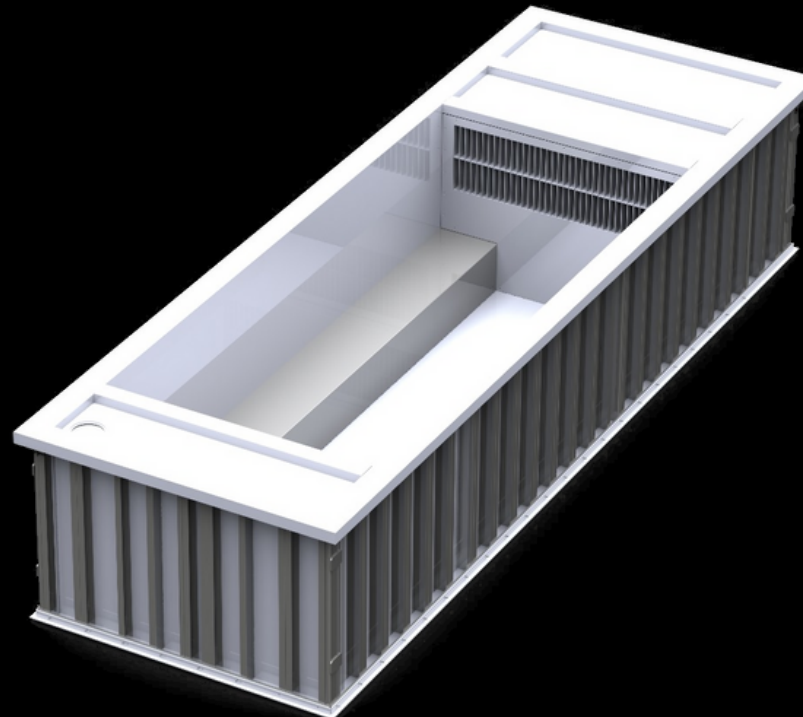

Current

LD SPORT PRO

Overview

Base Price:

Water surface: 4,80 m x 2,10 m x 1,35 m

Basic - Components

€ 124.850,-

Outer dimensions: 7,50 m x 2,50 m x 1,50 m

NANO

Channel Guidance: Lateral

Flow speed: 0:55 min / 100 m

STANDARD

Turbines: HLT A2 PRO 50 V / 15 kW

PLUS

PRO

FAMILY

Additions

- Illustration may vary from the actual product and is intended for stylistic purposes only.
- Prices are net (excluding VAT) gross prices will be provided upon request.