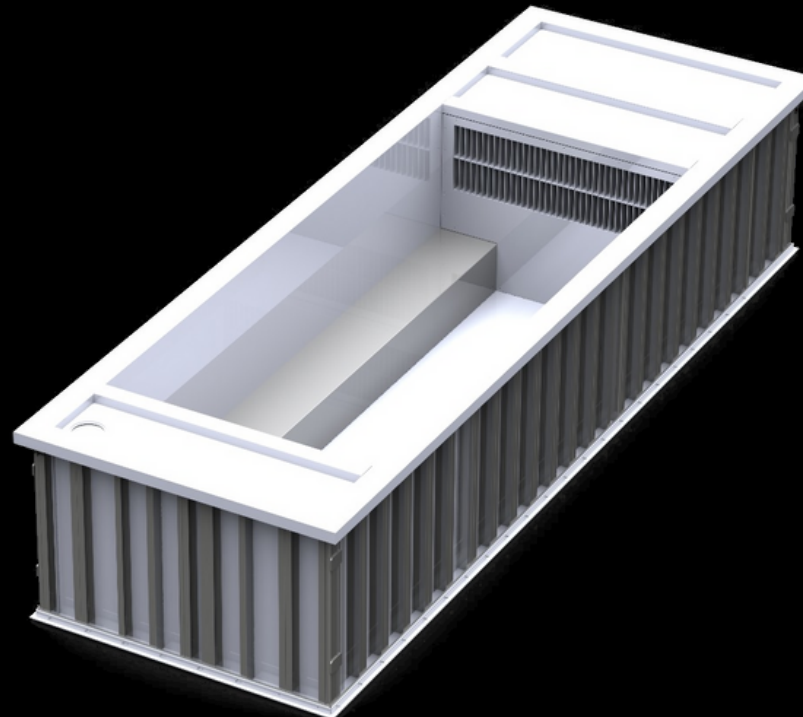

Current

LD SPORT PLUS

Overview

Base Price:

Water surface:

4,80 m x 2,10 m x 1,35 m

Basic - Components

€ 96.000,-

Outer dimensions:

7,50 m x 2,50 m x 1,50 m

NANO

Channel Guidance:

Lateral

STANDARD

Flow speed:

1:05 min / 100 m

PLUS

Turbines:

HLT A2 PRO 50 / 11 kW

PRO

FAMILY

Additions

- Illustration may vary from the actual product and is intended for stylistic purposes only.
- Prices are net (excluding VAT) gross prices will be provided upon request.