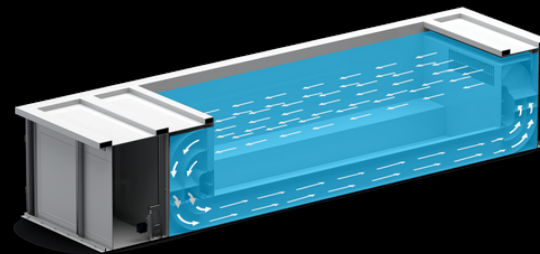

Overview

The LD POOL turbine technology creates a uniform, precisely laminar, and individually controllable flow across the entire width of the pool. This is significantly more efficient than conventional jet systems.

Basic - Components

NANO

STANDARD

PLUS

PRO

FAMILY

Additions

The water return is achieved through a flow channel spatially separated from the swimming area. 100% of the inflow is suctioned at the end of the pool for a 100% flow across the width of the swimming zone. The ability to adjust performance to the individual needs of each swimmer distinguishes the LD POOL System Series pools.

Current

The LD SPORT Series includes five standard systems that differ in the size of the swimming area and flow speed.

Overview

LD SPORT NANO

Page 5

Basic - Components

Powerful current and minimal space requirement