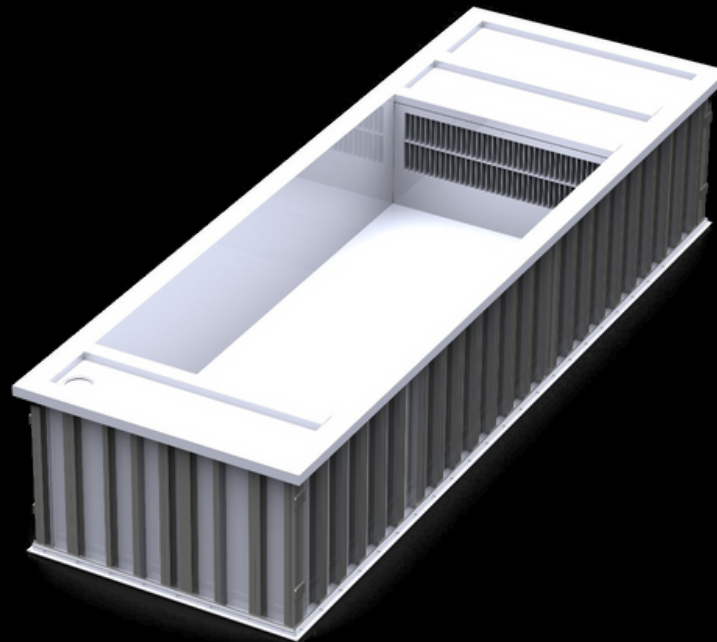

Current

LD SPORT NANO

Overview

Base Price:

Water surface: 4,00 m x 1,73 m x 1,00 m

€ 62.500,-

Outer dimensions: 6,70 m x 2,00 m x 1,15 m

Basic - Components

Channel Guidance: Doublefloor

NANO

Flow speed: 1:25 min / 100 m

Turbines: HLT A1 PRO 50 / 5,5 kW

STANDARD

PLUS

PRO

FAMILY

Additions

- Illustration may vary from the actual product and is intended for stylistic purposes only.
- Prices are net (excluding VAT) gross prices will be provided upon request.