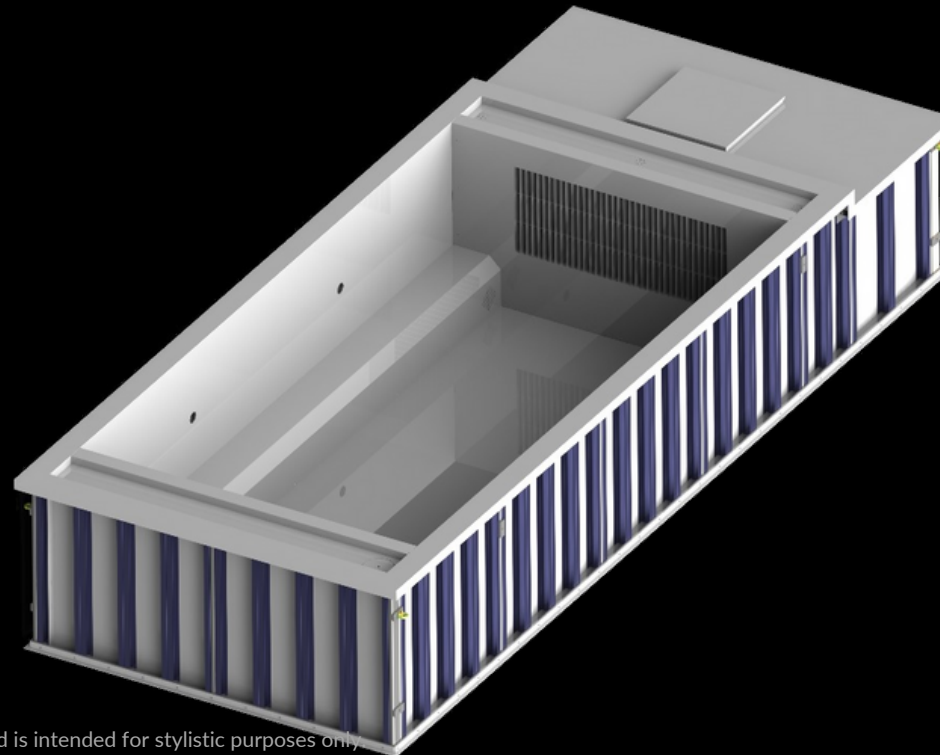

Current

LD SPORT FAMILY

Overview

Base Price:

Water surface:

6,00 m x 3,00 m x 1,35 m

€ 134.000,-

Outer dimensions:

8,70 m x 3,40 m x 1,50 m

Basic - Components

Channel Guidance:

Lateral

NANO

Flow speed:

1:15 min / 100 m

STANDARD

Turbines:

HLT A2 PRO 50 / 11 kW

PLUS

PRO

FAMILY

Additions

- Illustration may vary from the actual product and is intended for stylistic purposes only.
- Prices are net (excluding VAT) gross prices will be provided upon request.